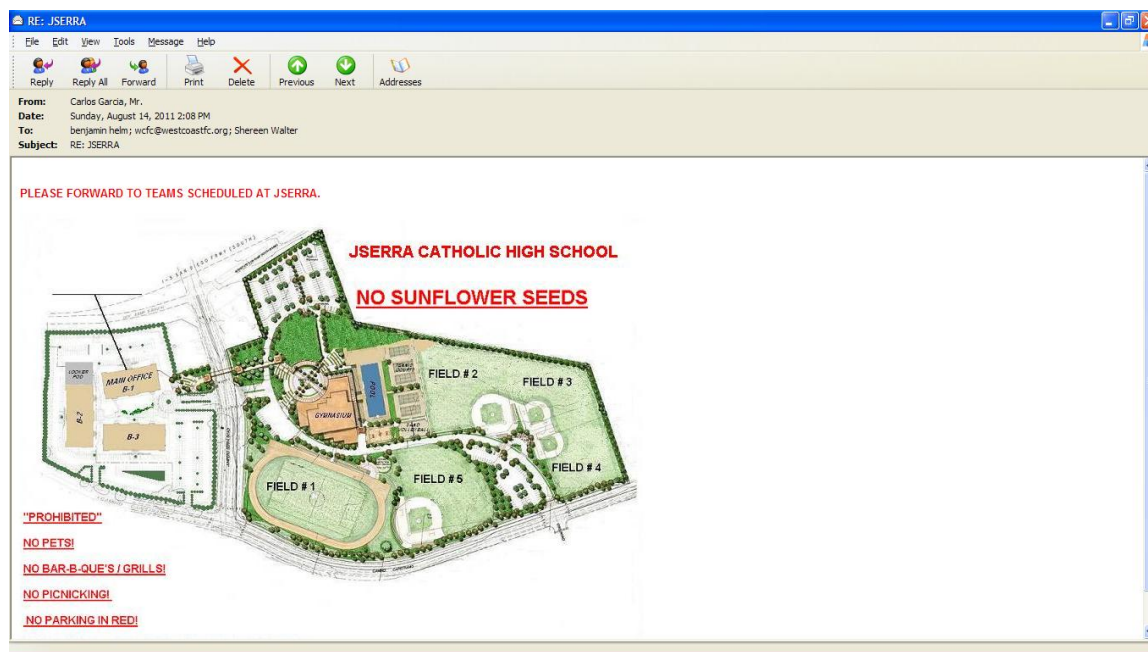

J SERRA CATHOLIC HIGH SCHOOL (turf)

26351 JUNIPERO SERRA RD, SAN JUAN CAPISTRANO, CA 92675

From 5 fwy. south - exit Junipero Serra, turn right, turn left at first light into athletic side of the school. Parking is to the left. From 5 fwy north - exit Junipero Serra, turn left, and turn left at first light into athletic side of school. Parking is to the left.

LA PAZ SPORTS PARK (turf)

28051 LA PAZ ROAD, LAGUNA NIGUEL, CA 92677

Take the 5 FWY to La Paz. If going North, turn left onto La Paz...if going South, turn right on La Paz. The field is at La Paz and Aliso Creek Rd.

MARCO FORESTER

25601 Camino Del Avion San Juan Capistrano, CA 92675

5 Fwy, exit Ortega Hwy turn west. Turn left on Del Obispo (first intersection). Proceed ½ mile to Alipaz (first left after bridge). Proceed one mile to Camino Del Avion and turn right (west). Fields are adjacent to the Sports Park (just past). Entrance is on the right.